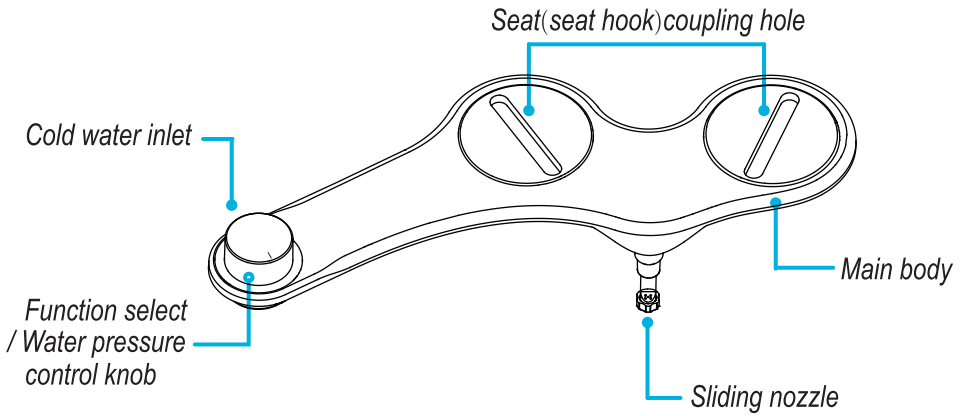

EASY INSTALLATION

A		B		C	D	E
Distance between screws		Screw to edge of toilet		Screw to toilet tank	Center of toilet to edge	Center of toilet to wall
Min	Max	Min	Max	Min	Max	Min
3.15"	9"	1.14"	3.54"	0.7"	7.9"	11.34"

Top view of toilet

The Bidet should fit most 2-piece toilets, as shown below

2-Piece Toilet

1-Piece Toilet

1. NAMES AND FUNCTIONS OF PARTS

PARTS

T-ADAPTER

FLEXIBLE HOSE

TEFLON TAPE

Installation Tools Needed

Wrench

Screwdriver (flat)

NOTE:

This bidet is designed for cold water use only. Please do not connect the bidet to your hot water supply, as this can cause skin irritation.

INSTALLATION

1. Turn off the water supply, flush the toilet to drain the tank

2. Remove toilet seat

3. Install bidet

4. Install toilet seat

5. Connect cold water supply to bidet

3. FINAL ASSEMBLED FIGURE

IMPORTANT:
Carefully check all connections for any leaks.