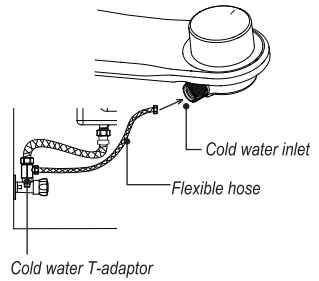

TEFLON TAPE

Installation Tools Needed

Wrench

Screwdriver (flat)

NOTE:

This bidet is designed for cold water use only. Please do not connect the bidet to your hot water supply, as this can cause skin irritation.

INSTALLATION

1. Turn off the water supply, flush the toilet to drain the tank

2. Remove toilet seat

3. Install bidet

4. Install toilet seat

5. Connect cold water supply to bidet

3. FINAL ASSEMBLED FIGURE

IMPORTANT:
Carefully check all connections for any leaks.

Troubleshooting
If the sliding nozzle jammed for some reason, simply try to move sliding nozzle up and down for a few times manually.

SLTLSP05

Bathroom Bidet Attachment

Toilet Seat Water Bidet Sprayer

Features:

- Non-Electric Cold Water Bidet
- D.I.Y. Installation: Easy-to-Use & Easy-to-Setup
- Universal Toilet Bowl Seat Compatibility
- Fits Virtually All Toilet Bowl Makes & Models
- Designed for a Gentle & Efficient Hygiene Clean
- Non-Irritating Water Spraying Nozzle
- Rotary Control Water Pressure Level
- Self-cleaning nozzle
- Unobtrusive Design Mounts Under the Toilet Seat Lid
- Assists in the Relief of Hemorrhoid Pain & Constipation
- Stain Resistant Engineered ABS Construction
- Comes with All Necessary Parts for Installation
- Dimensions (L x W x H): 16.6" x 7.8" x 3.46"