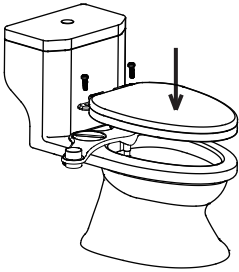

Top view of toilet

The Bidet should fit most 2-piece toilets, as shown below

2-Piece Toilet

1-Piece Toilet

1. NAMES AND FUNCTIONS OF PARTS

PARTS

T-ADAPTER

FLEXIBLE HOSE

TEFLON TAPE

Installation Tools Needed

Wrench

Screwdriver (flat)

NOTE:

This bidet is designed for cold water use only. Please do not connect the bidet to your hot water supply, as this can cause skin irritation.

INSTALLATION

1. Turn off the water supply, flush the toilet to drain the tank

2. Remove toilet seat

3. Install bidet

4. Install toilet seat

5. Connect cold water supply to bidet

3. FINAL ASSEMBLED FIGURE

IMPORTANT:
Carefully check all connections for any leaks.

- Non-Electric Cold Water Bidet
- D.I.Y. Installation: Easy-to-Use & Easy-to-Setup
- Universal Toilet Bowl Seat Compatibility
- Fits Virtually All Toilet Bowl Makes & Models
- Designed for a Gentle & Efficient Hygiene Clean
- Non-Irritating Water Spraying Nozzle
- Rotary Control Water Pressure Level
- Self-cleaning nozzle
- Unobtrusive Design Mounts Under the Toilet Seat Lid
- Assists in the Relief of Hemorrhoid Pain & Constipation
- Stain Resistant Engineered ABS Construction
- Comes with All Necessary Parts for Installation
- Dimensions (L x W x H): 16.6" x 7.8" x 3.46"