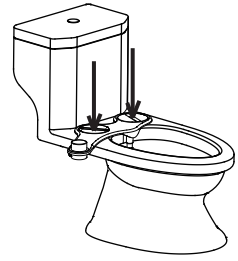

Top view of toilet

The Bidet should fit most 2-piece toilets, as shown below

2-Piece Toilet

1-Piece Toilet

1. NAMES AND FUNCTIONS OF PARTS

PARTS

T-ADAPTER

FLEXIBLE HOSE

TEFLON TAPE

Installation Tools Needed

Wrench

Screwdriver (flat)

NOTE:

This bidet is designed for cold water use only. Please do not connect the bidet to your hot water supply, as this can cause skin irritation.

INSTALLATION

1. Turn off the water supply, flush the toilet to drain the tank

2. Remove toilet seat

3. Install bidet

4. Install toilet seat

5. Connect cold water supply to bidet

3. FINAL ASSEMBLED FIGURE

IMPORTANT:
Carefully check all connections for any leaks.

- Non-Electric Cold Water Bidet
- D.I.Y. Installation: Easy-to-Use & Easy-to-Setup
- Universal Toilet Bowl Seat Compatibility
- Fits Virtually All Toilet Bowl Makes & Models
- Designed for a Gentle & Efficient Hygiene Clean
- Non-Irritating Water Spraying Nozzle
- Rotary Control Water Pressure Level
- Self-cleaning nozzle
- Unobtrusive Design Mounts Under the Toilet Seat Lid
- Assists in the Relief of Hemorrhoid Pain & Constipation
- Stain Resistant Engineered ABS Construction
- Comes with All Necessary Parts for Installation
- Dimensions (L x W x H): 16.6" x 7.8" x 3.46"