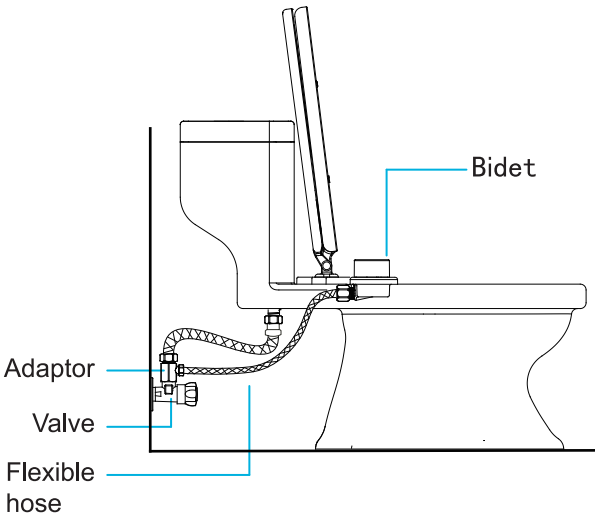

TEFLON TAPE

Installation Tools Needed

Wrench

Screwdriver (flat)

NOTE:

This bidet is designed for cold water use only. Please do not connect the bidet to your hot water supply, as this can cause skin irritation.

INSTALLATION

1. Turn off the water supply, flush the toilet to drain the tank

2. Remove toilet seat

3. Install bidet

4. Install toilet seat

5. Connect cold water supply to bidet

3. FINAL ASSEMBLED FIGURE

IMPORTANT:
Carefully check all connections for any leaks.

Troubleshooting
If the sliding nozzle jammed for some reason, simply try to move sliding nozzle up and down for a few times manually.

SLTLSP05

Bathroom Bidet Attachment

Toilet Seat Water Bidet Sprayer

Features:

- Non-Electric Cold Water Bidet
- D.I.Y. Installation: Easy-to-Use & Easy-to-Setup
- Universal Toilet Bowl Seat Compatibility
- Fits Virtually All Toilet Bowl Makes & Models
- Designed for a Gentle & Efficient Hygiene Clean
- Non-Irritating Water Spraying Nozzle
- Rotary Control Water Pressure Level
- Self-cleaning nozzle
- Unobtrusive Design Mounts Under the Toilet Seat Lid
- Assists in the Relief of Hemorrhoid Pain & Constipation
- Stain Resistant Engineered ABS Construction
- Comes with All Necessary Parts for Installation
- Dimensions (L x W x H): 16.6" x 7.8" x 3.46"