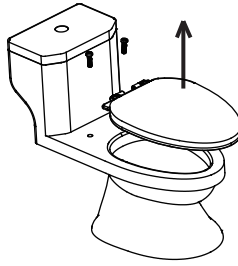

Top view of toilet

The Bidet should fit most 2-piece toilets, as shown below

2-Piece Toilet

1-Piece Toilet

1. NAMES AND FUNCTIONS OF PARTS

PARTS

T-ADAPTER

FLEXIBLE HOSE

TEFLON TAPE

Installation Tools Needed

Wrench

Screwdriver (flat)

NOTE:

This bidet is designed for cold water use only. Please do not connect the bidet to your hot water supply, as this can cause skin irritation.

INSTALLATION

1. Turn off the water supply, flush the toilet to drain the tank

2. Remove toilet seat

3. Install bidet

4. Install toilet seat

5. Connect cold water supply to bidet

3. FINAL ASSEMBLED FIGURE

IMPORTANT:
Carefully check all connections for any leaks.

- Non-Electric Cold Water Bidet
- D.I.Y. Installation: Easy-to-Use & Easy-to-Setup
- Universal Toilet Bowl Seat Compatibility
- Fits Virtually All Toilet Bowl Makes & Models
- Designed for a Gentle & Efficient Hygiene Clean
- Non-Irritating Water Spraying Nozzle
- Rotary Control Water Pressure Level
- Self-cleaning nozzle
- Unobtrusive Design Mounts Under the Toilet Seat Lid
- Assists in the Relief of Hemorrhoid Pain & Constipation
- Stain Resistant Engineered ABS Construction
- Comes with All Necessary Parts for Installation
- Dimensions (L x W x H): 16.6" x 7.8" x 3.46"