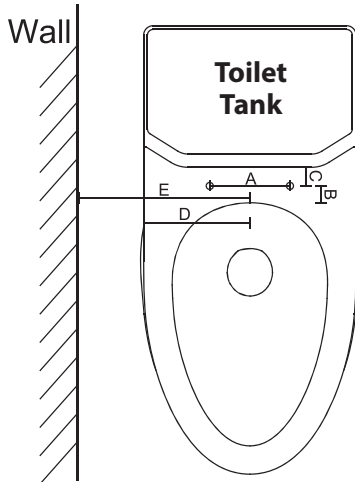

SereneLife

SLTLSP05

Bathroom Bidet Attachment

Toilet Seat Water Bidet Sprayer

USER MANUAL

WARNING!

PLEASE PLACE ALL THE PRODUCTS AT A MODERATE ROOM TEMPERATURE AND DO NOT STORAGE THE BIDETS AND ITS ACCESSORIES IN A FREEZING TEMPERATURE ENVIRONMENTS UNDER ZERO DEGREE CELSIUS.

EASY INSTALLATION

A		B		C	D	E
Distance between screws		Screw to edge of toilet		Screw to toilet tank	Center of toilet to edge	Center of toilet to wall
Min	Max	Min	Max	Min	Max	Min
3.15"	9"	1.14"	3.54"	0.7"	7.9"	11.34"

Top view of toilet

The Bidet should fit most 2-piece toilets, as shown below

2-Piece Toilet

1-Piece Toilet

1. NAMES AND FUNCTIONS OF PARTS

PARTS

T-ADAPTER

FLEXIBLE HOSE

INSTALLATION

1. Turn off the water supply, flush the toilet to drain the tank

2. Remove toilet seat

3. Install bidet

4. Install toilet seat

5. Connect cold water supply to bidet

3. FINAL ASSEMBLED FIGURE

IMPORTANT:
Carefully check all connections for any leaks.