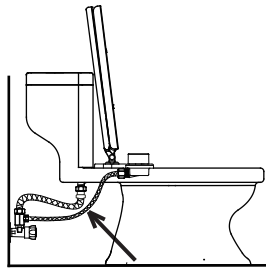

Top view of toilet

The Bidet should fit most 2-piece toilets, as shown below

2-Piece Toilet

1-Piece Toilet

1. NAMES AND FUNCTIONS OF PARTS

PARTS

T-ADAPTER

FLEXIBLE HOSE

TEFLON TAPE

Installation Tools Needed

Wrench

Screwdriver (flat)

NOTE:

This bidet is designed for cold water use only. Please do not connect the bidet to your hot water supply, as this can cause skin irritation.

INSTALLATION

1. Turn off the water supply, flush the toilet to drain the tank

2. Remove toilet seat

3. Install bidet

4. Install toilet seat

5. Connect cold water supply to bidet

3. FINAL ASSEMBLED FIGURE

IMPORTANT:
Carefully check all connections for any leaks.

- Non-Electric Cold Water Bidet
- D.I.Y. Installation: Easy-to-Use & Easy-to-Setup
- Universal Toilet Bowl Seat Compatibility
- Fits Virtually All Toilet Bowl Makes & Models
- Designed for a Gentle & Efficient Hygiene Clean
- Non-Irritating Water Spraying Nozzle
- Rotary Control Water Pressure Level
- Self-cleaning nozzle
- Unobtrusive Design Mounts Under the Toilet Seat Lid
- Assists in the Relief of Hemorrhoid Pain & Constipation
- Stain Resistant Engineered ABS Construction
- Comes with All Necessary Parts for Installation
- Dimensions (L x W x H): 16.6" x 7.8" x 3.46"