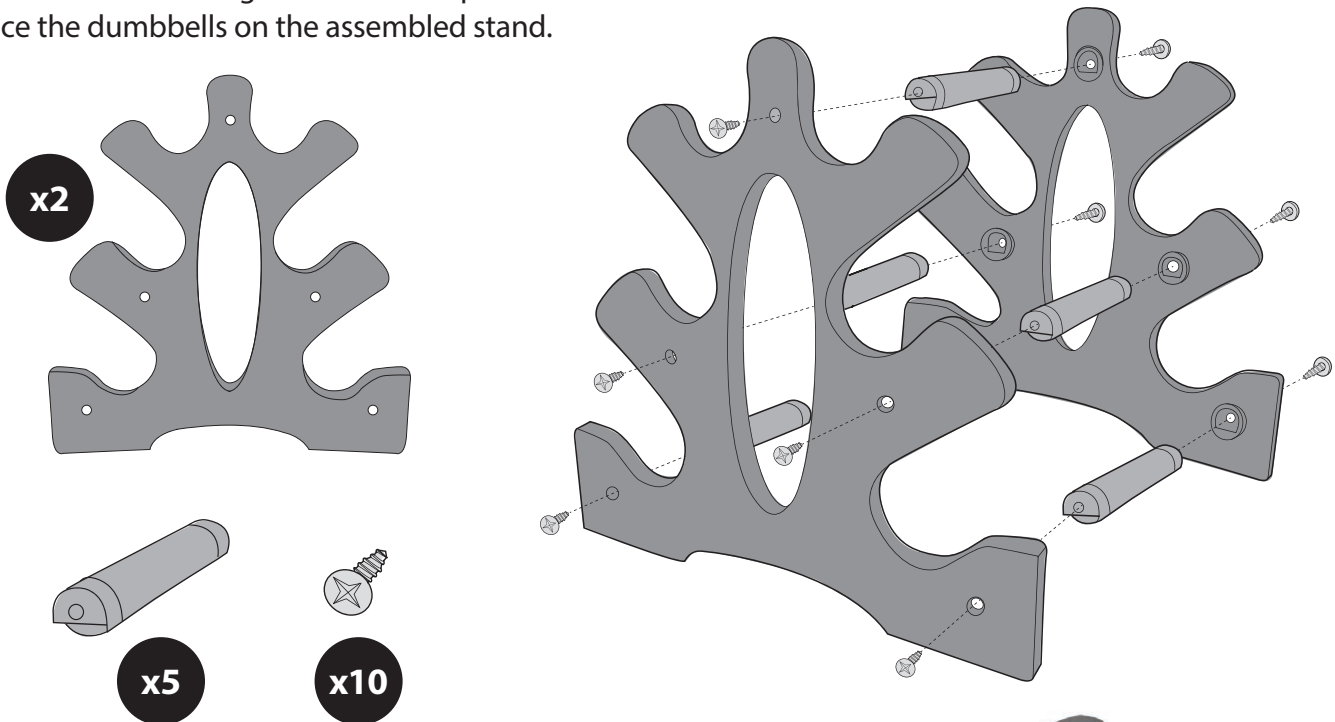

SQDBT20 RHEA XX

20 lbs. Neoprene Coated Dumbbell Set with Stand

Colour Gray, Black and Orange All Purpose Hand Weight Anti-Slip Hex Shape Dumbbell

USER GUIDE

DOWNLOAD THE SQUATZ APP TO FOLLOW YOUR CUSTOM SQUATZ WORKOUT!
ALL SQUATZ PRODUCTS COME WITH AN ADVANCED WORKOUT PROGRAM!

Assembly Instructions

- Set up the side panels. Insert the connecting tubes (5x) into the holes of the side panels.
- Secure the connecting tubes and side panels with the screws.
- Place the dumbbells on the assembled stand.

Features:

- 3 Pairs of Dumbbells
- Anti-Slip and Anti-Roll
- Ideal for Resistance and Trainings
- Durable, Neoprene Material Coated Cast Iron
- Easy to Assemble
- Weight Rack and Assembly Tools Included
- Contoured Handles

What's in the Box:

- (2) 2 lbs. Gray Dumbbell
- (2) 5 lbs. Orange Dumbbell
- (2) 3 lbs. Black Dumbbell
- (1) Dumbbell Stand with Screws

Technical Specs:

- Construction Material: Cast Iron with Neoprene Coating
- Weight Capacity: 2 lbs. Gray, 3 lbs. Black, 5 lbs. Orange
- 2 lbs. Size: 5.43" x 1.97" x 1.97" -inches
- 3 lbs. Size: 5.71" x 2.36" x 2.36" -inches
- 5 lbs. Size: 6.3" x 2.95" x 2.95" -inches