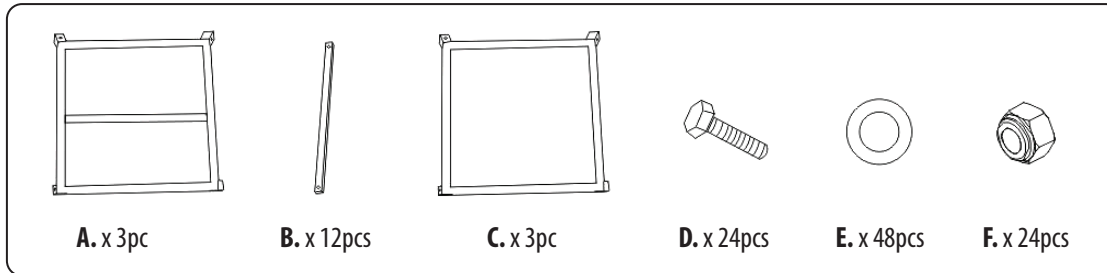

USER GUIDE

What's in the Box: