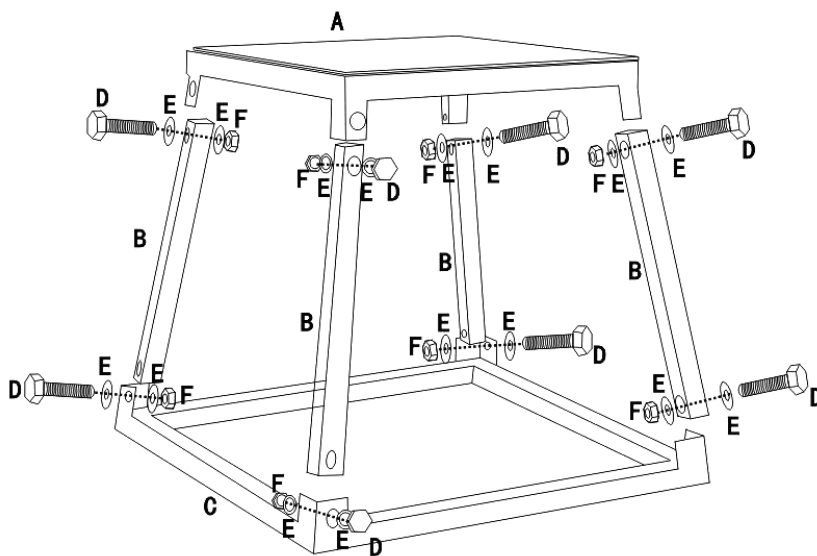

SQPP-1 SALTARE

3 Pcs. Plyometric Platform Box

Covered with Anti-Skid Rubber for Home Gym Training

DOWNLOAD THE SQUATZ APP TO FOLLOW YOUR CUSTOM SQUATZ WORKOUT!
ALL SQUATZ PRODUCTS COME WITH AN ADVANCED WORKOUT PROGRAM!

USER GUIDE

What's in the Box:

ASSEMBLY INSTRUCTIONS

Features

- Made of Steel with Powder Coating
- Ensures Stable Structure
- Easy to Assemble
- Firm, Durable, and Stable Frame
- Covered with Anti-Skid Rubber
- Installed with Feet Pads to Prevent Slip
- Perfect to Use Indoors and Outdoors

Technical Specs:

- Construction Material: Steel
- Large Size: 23.62" x 23.62" x 24.41" -inches
- Medium Size: 20.08" x 20.08" x 18.50" -inches
- Small Size: 15.75" x 15.75" x 12.20" -inches

Questions? Comments?